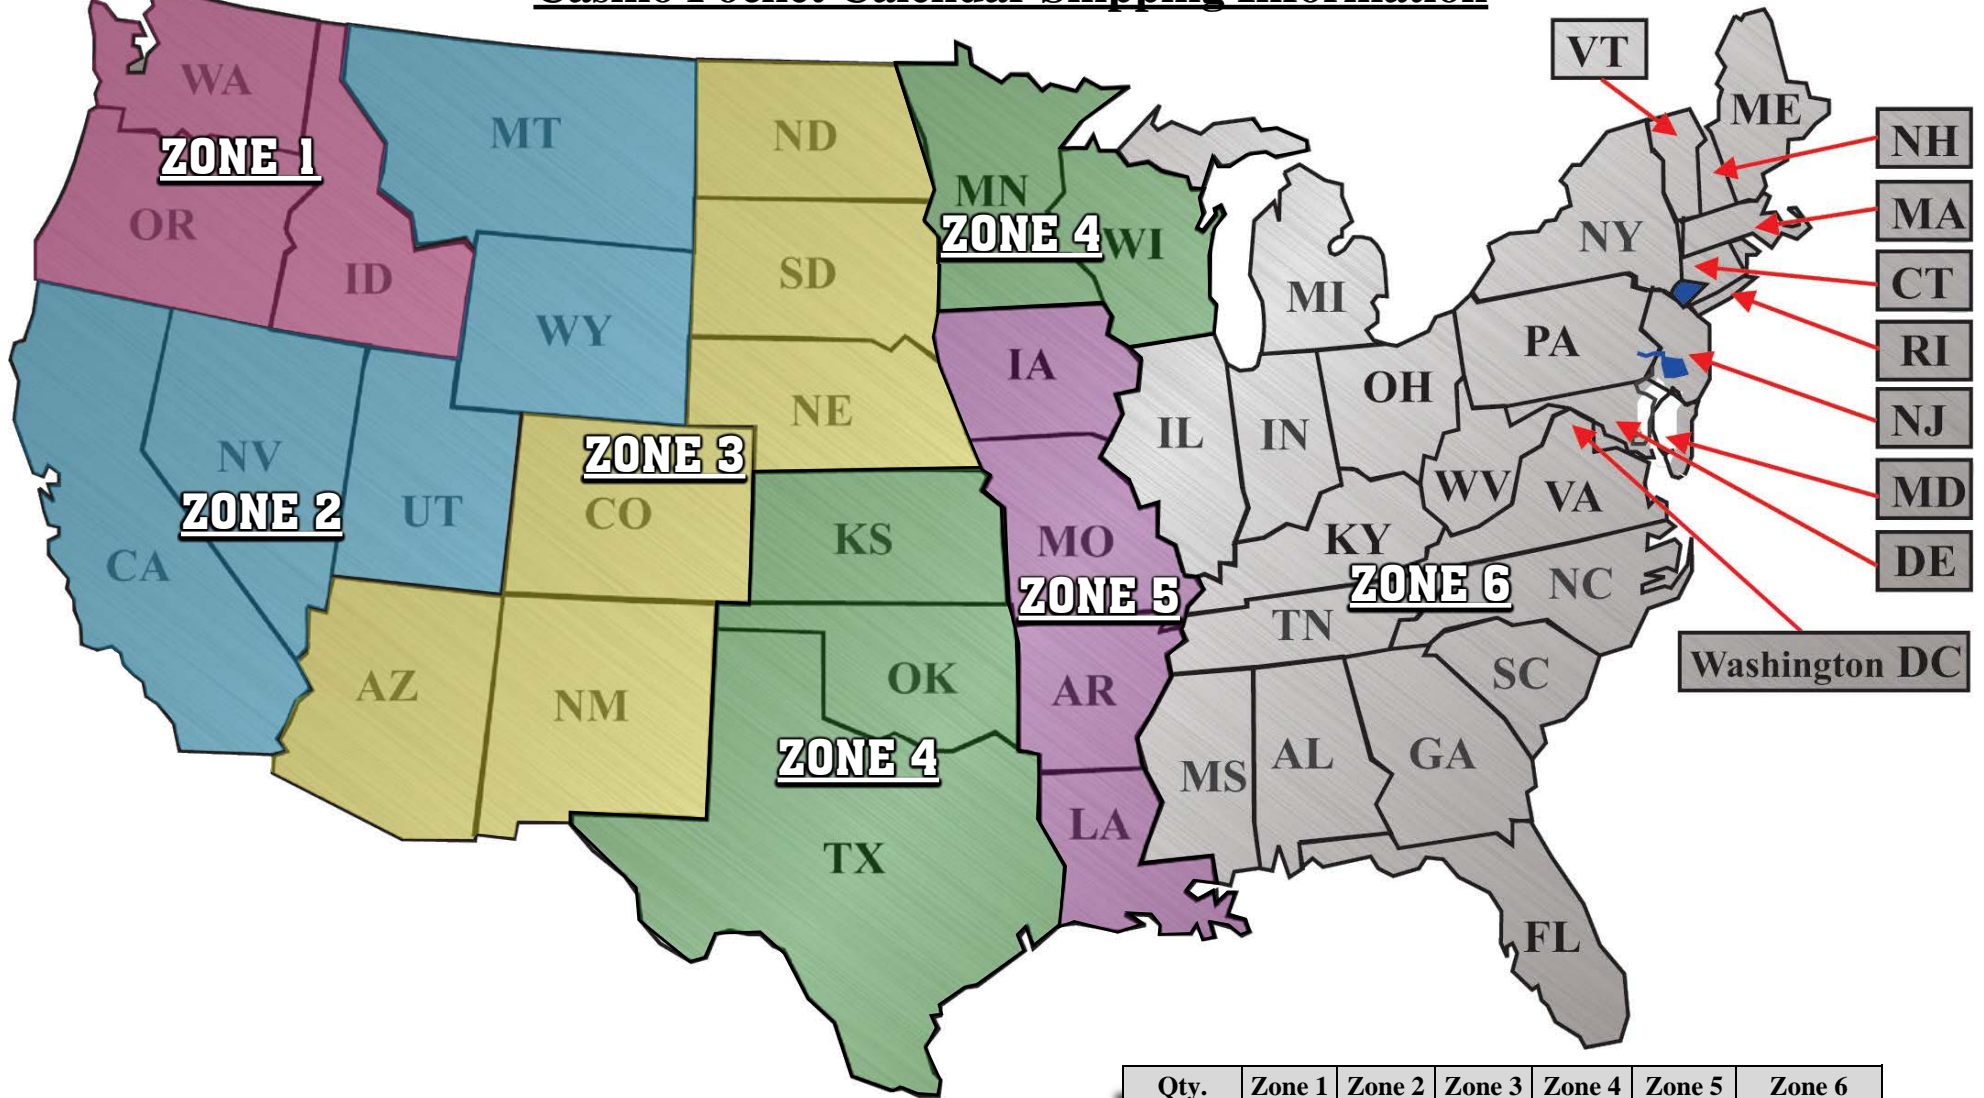

Casino Pocket Calendar Shipping Information

Details

250 calendars per cartoon
 A shipping confirmation will be emailed to you when your order has shipped.
 Please find your shipping rate by zone and include it on your order form.
 Any questions give us a call at 877-525-3633

Qty.	Zone 1	Zone 2	Zone 3	Zone 4	Zone 5	Zone 6
500	\$35	\$40	\$45	\$50	\$55	\$60
1000	\$65	\$75	\$80	\$85	\$90	\$95
2500	\$145	\$175	\$190	\$210	\$240	\$270
4000	\$245	\$290	\$310	\$350	\$385	\$405
5000	\$295	\$340	\$365	\$395	\$440	\$490
6000	\$350	\$395	\$415	\$445	\$470	\$505
7000	\$390	\$420	\$450	\$475	\$500	\$525
8000	\$425	\$455	\$485	\$510	\$530	\$550
9000	\$460	\$490	\$515	\$540	\$560	\$590
10000	\$495	\$525	\$550	\$585	\$610	\$625
Delivery Time	1-2 days	3 days	4 days	4 days	5 days	5 days