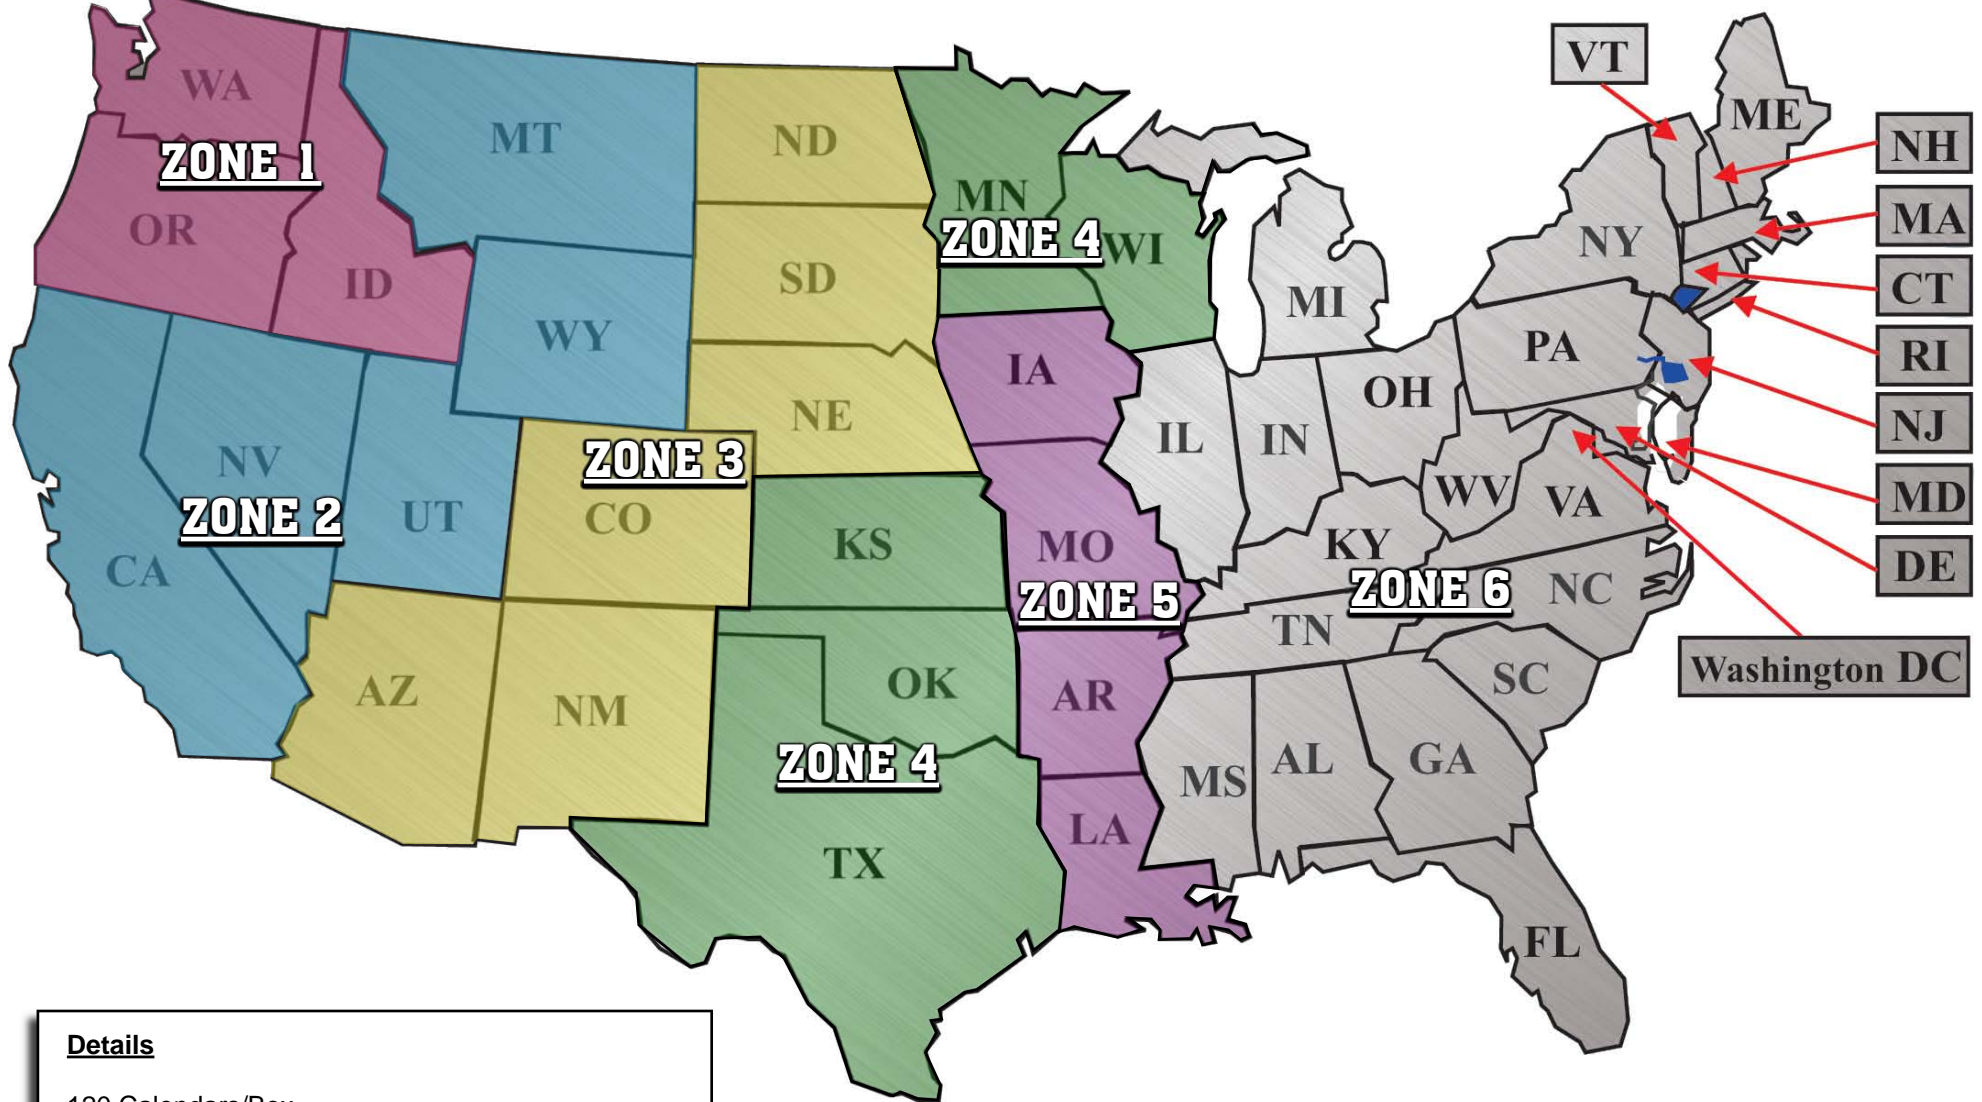

2011 'Luck of the Draw' Calendar Shipping Information

Details

120 Calendars/Box
 11" x 11" x 10" Boxes
 50 boxes/pallet

A shipping confirmation will be emailed to you when your order has shipped. Please find your shipping rate by zone and include it on your order form. Any questions give us a call at 877-525-3633

Qty.	# Boxes	# Pallets	Weight	Zone 1	Zone 2	Zone 3	Zone 4	Zone 5	Zone 6
4000	34	1	1125#	\$260	\$325	\$365	\$450	\$490	East Coast Printing Available For Reduced Shipping Cost. Call For More Info.
5000	42	1	1420#	\$322	\$410	\$460	\$560	\$620	
6000	50	1	1700#	\$371	\$475	\$535	\$670	\$730	
7000	59	2	1980#	\$401	\$505	\$565	\$710	\$770	
8000	67	2	2260#	\$420	\$535	\$605	\$750	\$825	
9000	75	2	2550#	\$468	\$605	\$680	\$850	\$930	
10000	84	2	2825#	\$515	\$670	\$750	\$940	\$1,030	
Delivery Time				2 days	3 days	4 days	4 days	5 days	5 days