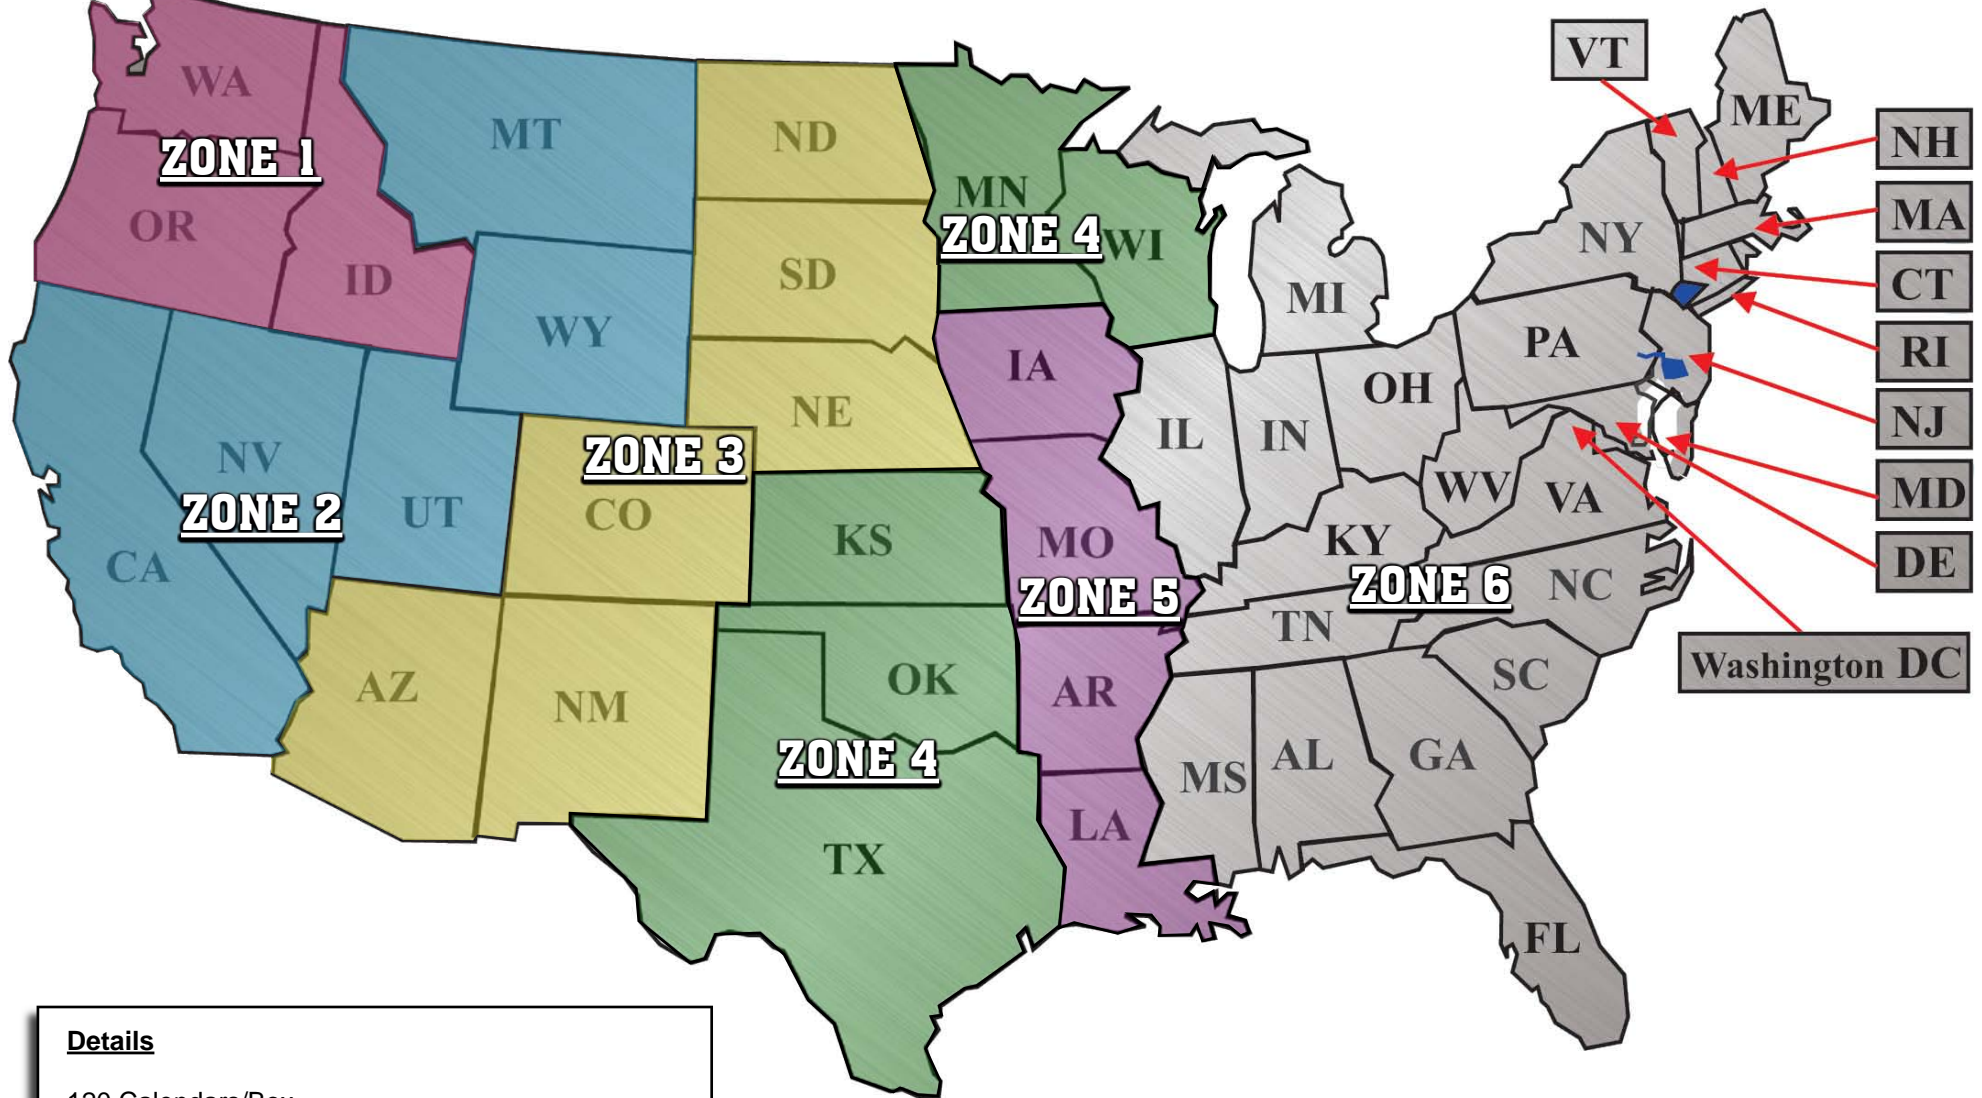

## Calendar Shipping Information

Qty.	# Boxes	# Pallets	Weight	Zone 1	Zone 2	Zone 3	Zone 4	Zone 5	Zone 6
2500	21	1	695#	\$175	\$211	\$240	\$325	\$365	East Coast Printing Available For Reduced Shipping Cost. Call For More Info.
4000	34	1	1125#	\$260	\$325	\$365	\$450	\$490	
5000	42	1	1420#	\$322	\$410	\$460	\$560	\$620	
6000	50	1	1700#	\$371	\$475	\$535	\$670	\$730	
7000	59	2	1980#	\$401	\$505	\$565	\$710	\$770	
8000	67	2	2260#	\$420	\$535	\$605	\$750	\$825	
9000	75	2	2550#	\$468	\$605	\$680	\$850	\$930	
10000	84	2	2825#	\$515	\$670	\$750	\$940	\$1,030	
Delivery Time				2 days	3 days	4 days	4 days	5 days	